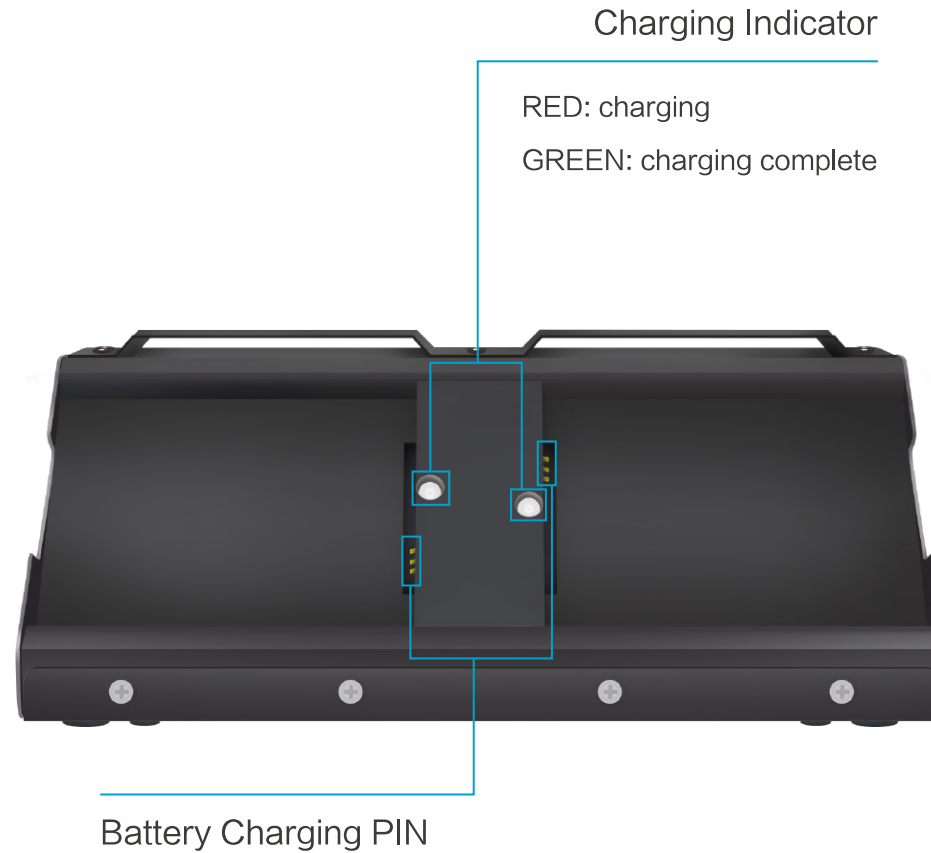

Charge State

LED Status	Electricity Status
red light flashing	0%–25%
yellow light flashing	26%–75%
green light flashing	≥76%
green light long	≥76%

Cradle for Scan Trigger Handle

Power LED: Green(Power)

DC PIN

Handle Slot

(only for TRPW-620)

- Input : 5VDC 2.6A
- Interface : DC Jack

Quad – Slot Battery Charger

- Simultaneously charges up to 4 battery.

Power Supply

Model	ZAC-A050330A-04
Input	100-240 V ~ 50-60Hz
Output	12V/3.3A