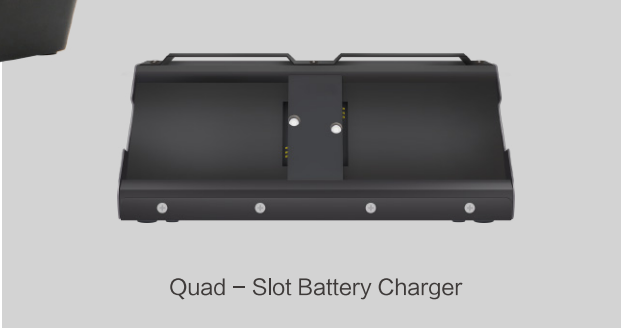

i6300 Accessories Brochure

All Accessories

Power Adapter

USB Cable

Standard Cradle

Scan Trigger Handle with Charger

Protective Boot with Handle Strap

Cradle for Scan Trigger Handle (only for TRPW-620)

Quad – Slot Battery Charger

Lanyard

Stylus

Standard Accessories

Power adapter

- Applicable for charging device with country specific plugs.
- Input : 100–240V–50/60Hz 0.4A
- Output : 5V/1.5A

USB Cable

- Applicable for charging and data transmission
- Interface : Micro–USB

Charge one device and one battery simultaneously

- Input : 5V/2.6A
- Interface : DC Jack / Micro-USB
- Life cycle : 5000 times

Power adapter (Cradle)

- Applicable for charging device with country specific plugs.
- Input: 100-240V-50/60Hz 0.4A
- Output: 5.5V/2.6A

Handle Slot

(only for TRPW-620)

- Input : 5VDC 2.6A
- Interface : DC Jack

Quad – Slot Battery Charger

- Simultaneously charges up to 4 battery.

Power Supply

Model	ZAC-A050330A-04
Input	100-240 V ~ 50-60Hz
Output	12V/3.3A